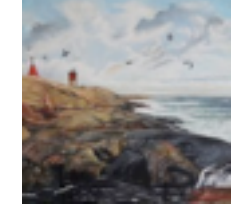

Kajsa Stamenkovic