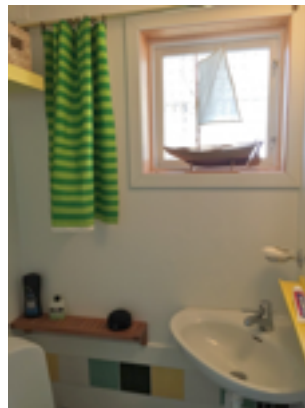

The studio is rented directly from the owners
More information via the artnetco site.

www.artnetco.eu
info@artnetco.eu

Small studio for rent

Shower room

Specially for artists of Artnetco

Window facing north

Studio equipped with:

- Easel and possibility to lend the Big Studio for framing, tensing canvas and similar
- Big window facing North
- Good electric light
- Wifi
- Computer (Windows XP)
- Shower (towels incl.)
- Kitchen corner with refrigerator, coffee machine, water kettle, microwave oven, porcelain, glass and cutlery
- Loft with double bed (linen incl.)
- Extra bed for one on the lower level
- Small patio