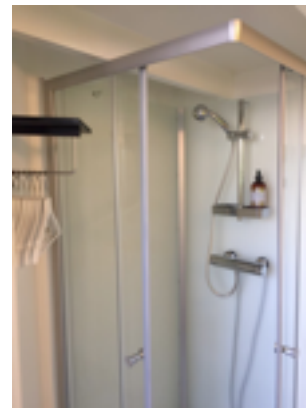

Specially for artists of Artnetco